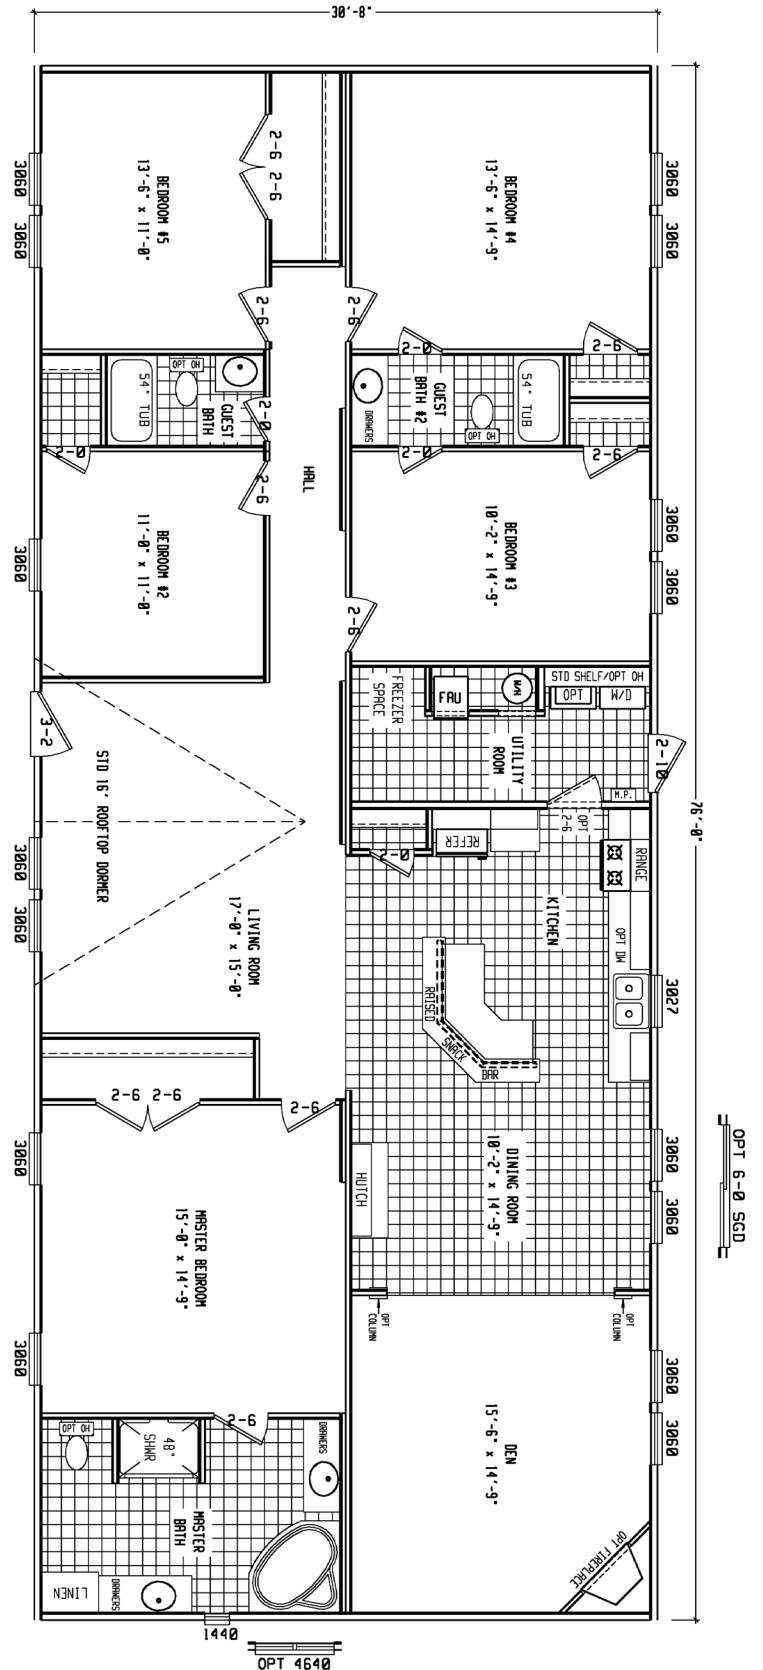

Bryant

Blue Ridge Doublewide Series

5 Bedroom, 3 Bath
Approx. 2,330 Sq. Ft.

Last Updated: 3-19-12

Factory Expo
"Factory Direct Value" HOME CENTERS
2075 State Highway 46, North, Seguin, TX 78155

For Detailed Directions See Map On Our Website
1-800-807-8536