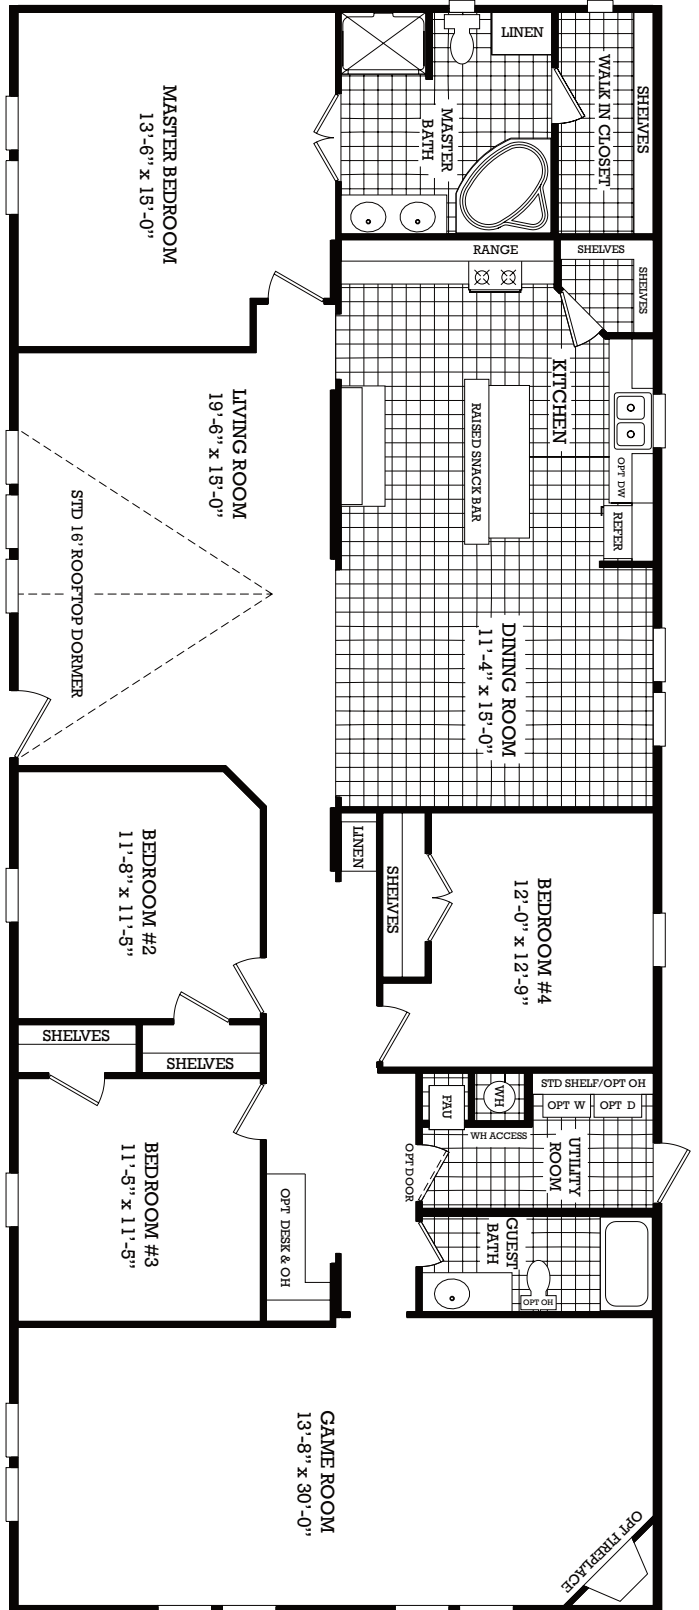

Brazos

Blue Ridge Series

4 Bedroom, 2 Bath
Approx. 2,330 SQ. FT.

Factory Expo

"Factory Direct Value" HOME CENTERS

2075 State Highway 46, North, Seguin, TX 78155

For Detailed Directions See Map On Our Website