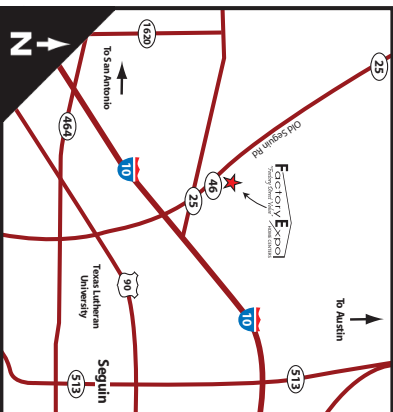

Brazos

Blue Ridge Series

4 Bedroom, 2 Bath
Approx. 2,330 SQ. FT.

Factory Expo

"Factory Direct Value" HOME CENTERS

2075 State Highway 46, North, Seguin, TX 78155

For Detailed Directions See Map On Our Website