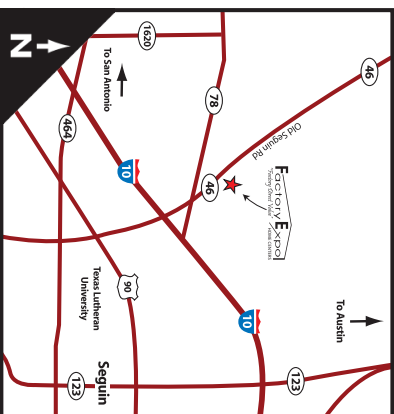

Brazos

Blue Ridge Series

4 Bedroom, 2 Bath
Approx. 2,330 SQ. FT.

Last Updated: 2-8-11

Factory Expo
"Factory Direct Value"
HOME CENTERS

2075 State Highway 46, North, Seguin, TX 78155

For Detailed Directions See Map On Our Website