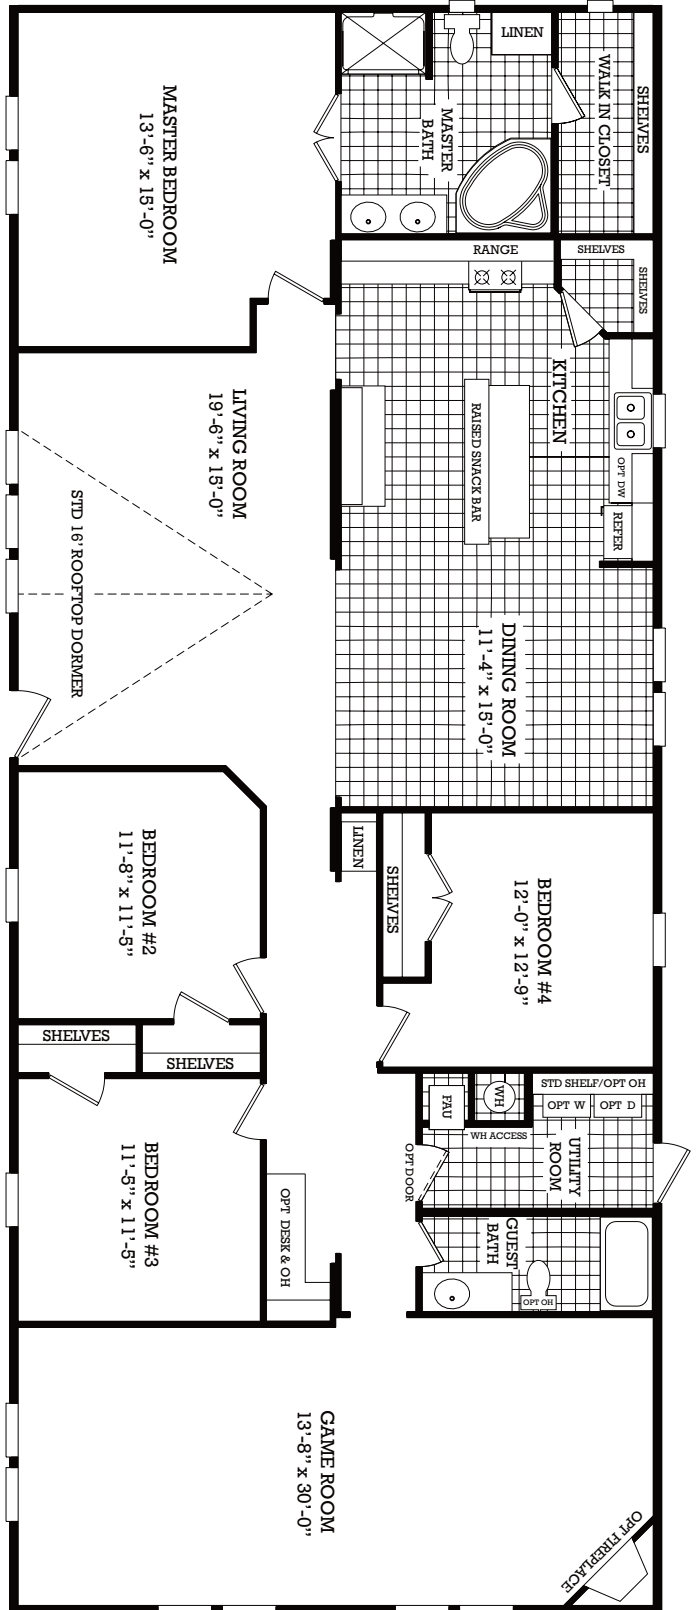

Brazos

Blue Ridge Series

4 Bedroom, 2 Bath
Approx. 2,330 SQ. FT.

Last Updated: 2-8-11

Factory Expo
"Factory Direct Value"
HOME CENTERS

2075 State Highway 46, North, Seguin, TX 78155

For Detailed Directions See Map On Our Website