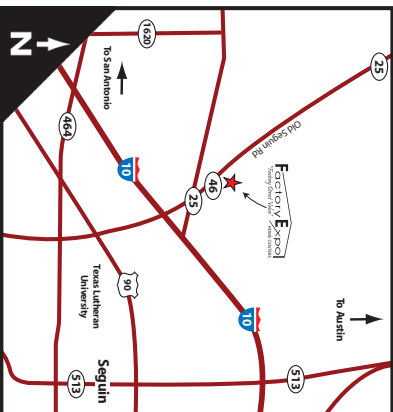

# Avery

Blue Ridge Series (Utility House)

**3 Bedroom, 2 Bath**  
**Approx. 960 SQ. FT.**

# Factory Expo

"Factory Direct Value"

HOME CENTERS

2075 State Highway 46, North, Seguin, TX 78155

For Detailed Directions See Map On Our Website

1-800-807-8536