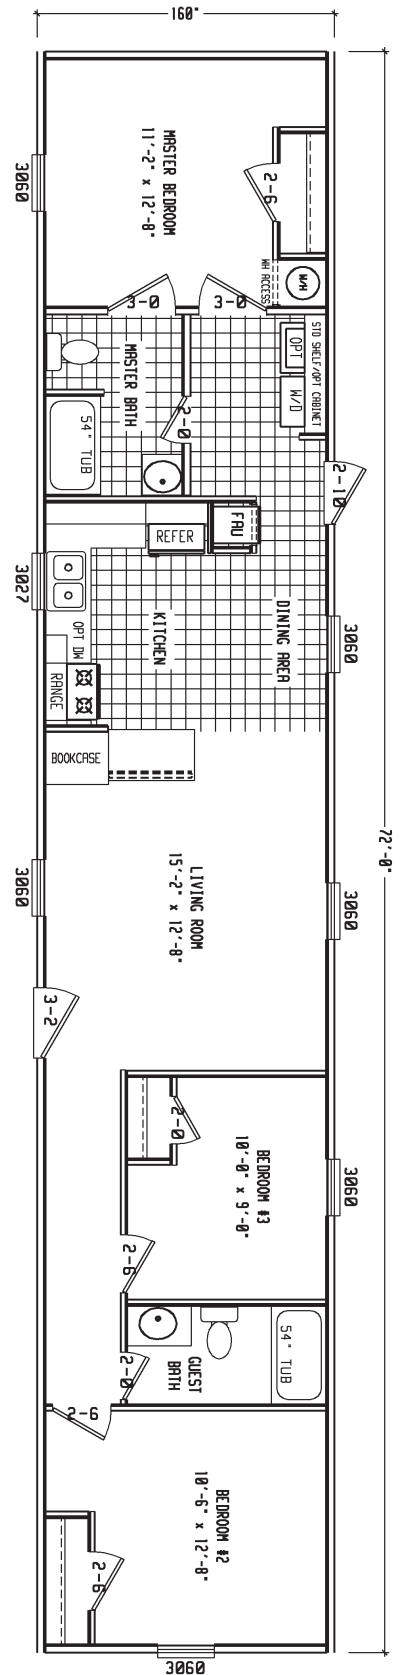

# Avery

Blue Ridge Series (Utility House)

**3 Bedroom, 2 Bath**  
**Approx. 960 SQ. FT.**

# Factory Expo

"Factory Direct Value"

HOME CENTERS

2075 State Highway 46, North, Seguin, TX 78155

For Detailed Directions See Map On Our Website

1-800-807-8536