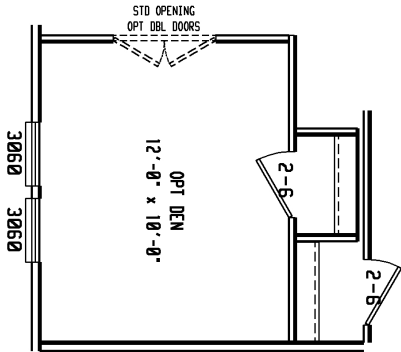

Ashworth

Blue Ridge Doublewide Series

3 Bedroom, 2 Bath
Approx. 1,226 Sq. Ft.

Last Updated: 5-31-11

Factory Expo
"Factory Direct Value" HOME CENTERS

2075 State Highway 46, North, Seguin, TX 78155

For Detailed Directions See Map On Our Website