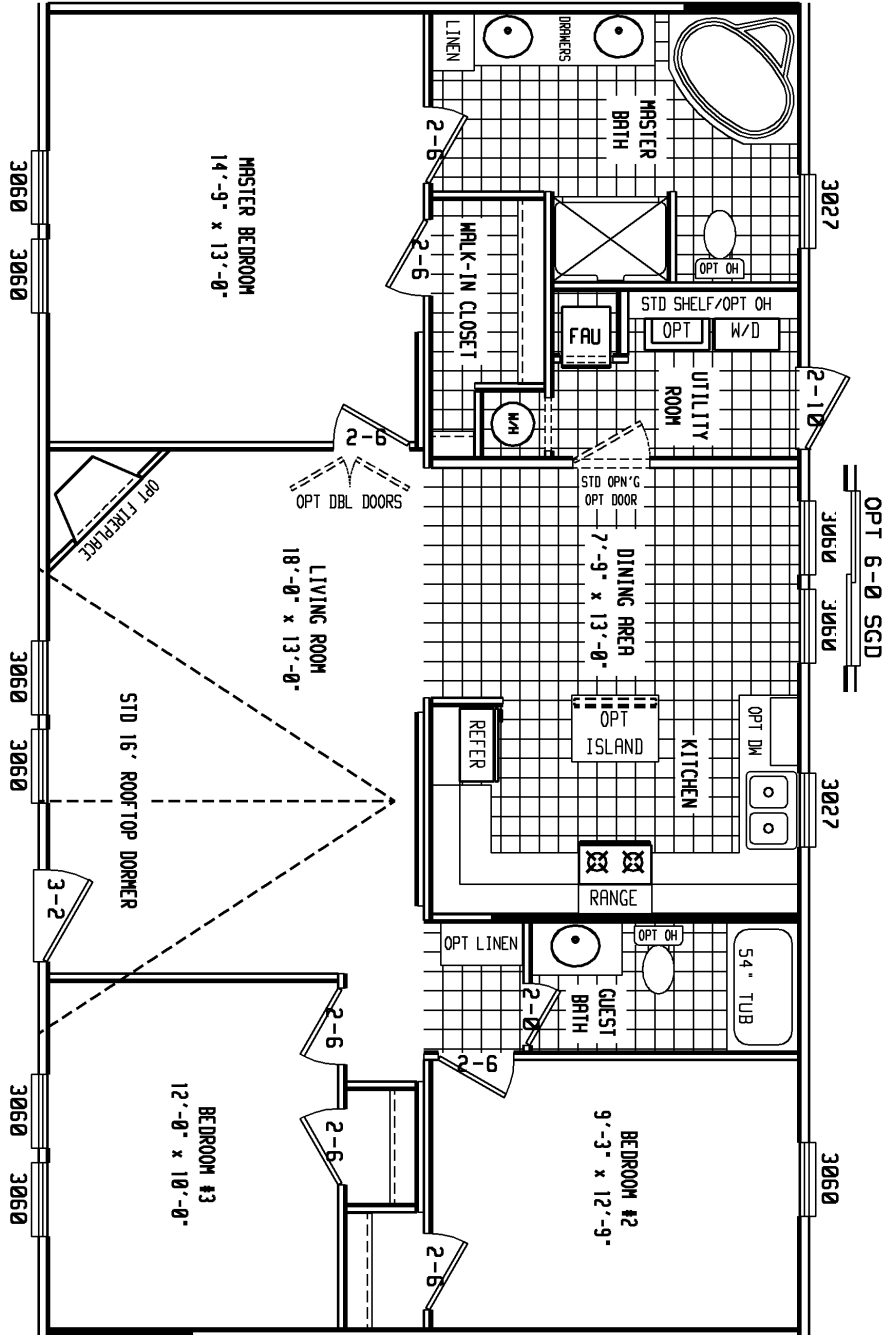

Ashworth

Blue Ridge Doublewide Series

3 Bedroom, 2 Bath
Approx. 1,226 Sq. Ft.

Last Updated: 5-31-11

Factory Expo
"Factory Direct Value" HOME CENTERS

2075 State Highway 46, North, Seguin, TX 78155

For Detailed Directions See Map On Our Website