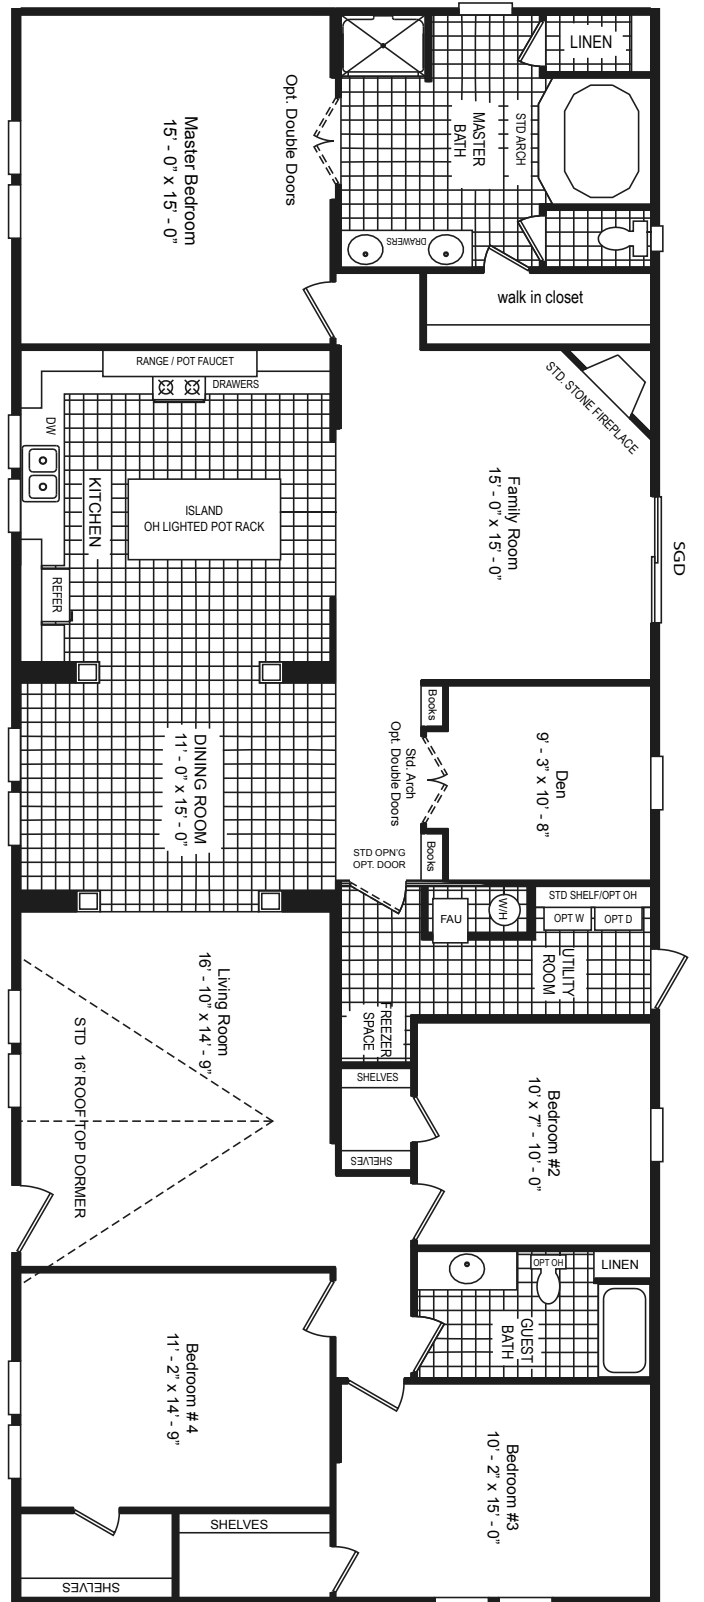

Arroyo

Lone Star Series

4 Bedroom, 2 Bath
Approx. 2,330 Sq. Ft.

Last Updated: 2-8-11