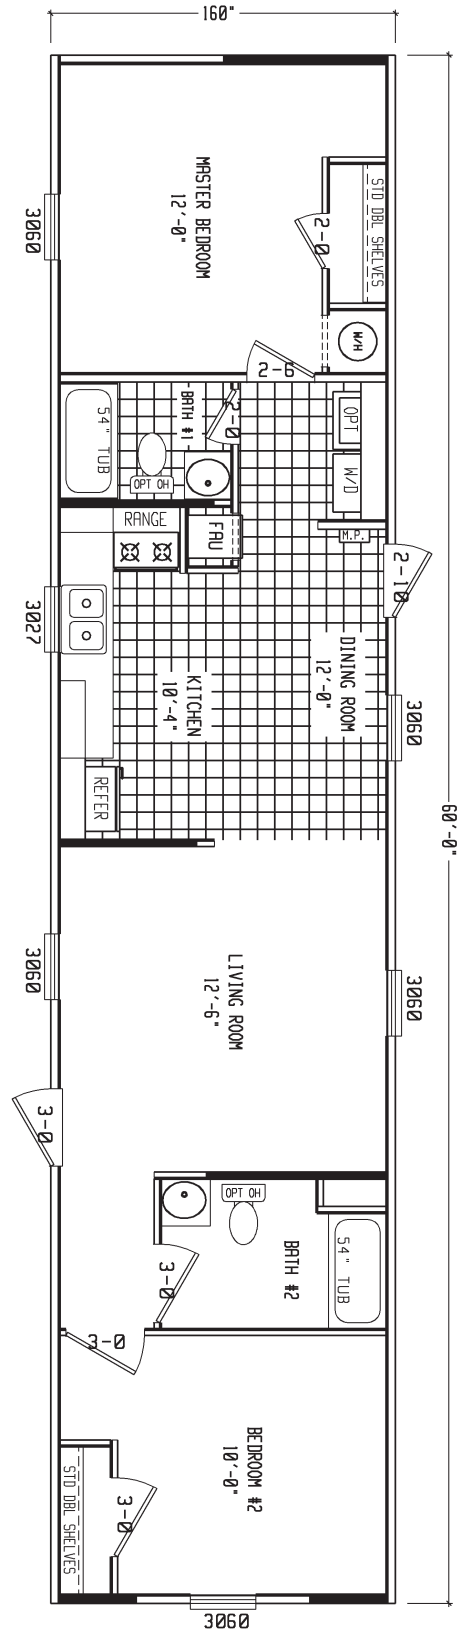

Addison

Blue Ridge Series (Utility House)

2 Bedroom, 2 Bath
Approx. 800 SQ. FT.

Last Updated: 2-8-11

Factory Expo
"Factory Direct Value" HOME CENTERS

2075 State Highway 46, North, Seguin, TX 78155

For Detailed Directions See Map On Our Website
1-800-807-8536