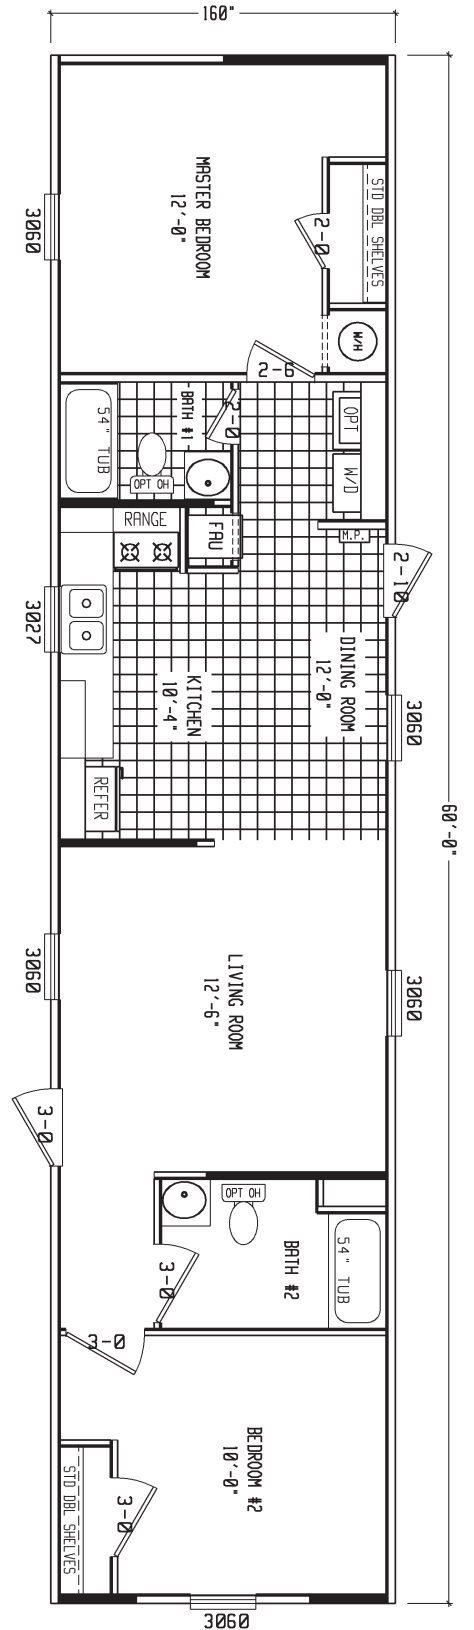

Addison

Blue Ridge Series (Utility House)

2 Bedroom, 2 Bath
Approx. 800 SQ. FT.

Factory Expo
"Factory Direct Value" HOME CENTERS

2075 State Highway 46, North, Seguin, TX 78155

For Detailed Directions See Map On Our Website
1-800-807-8536